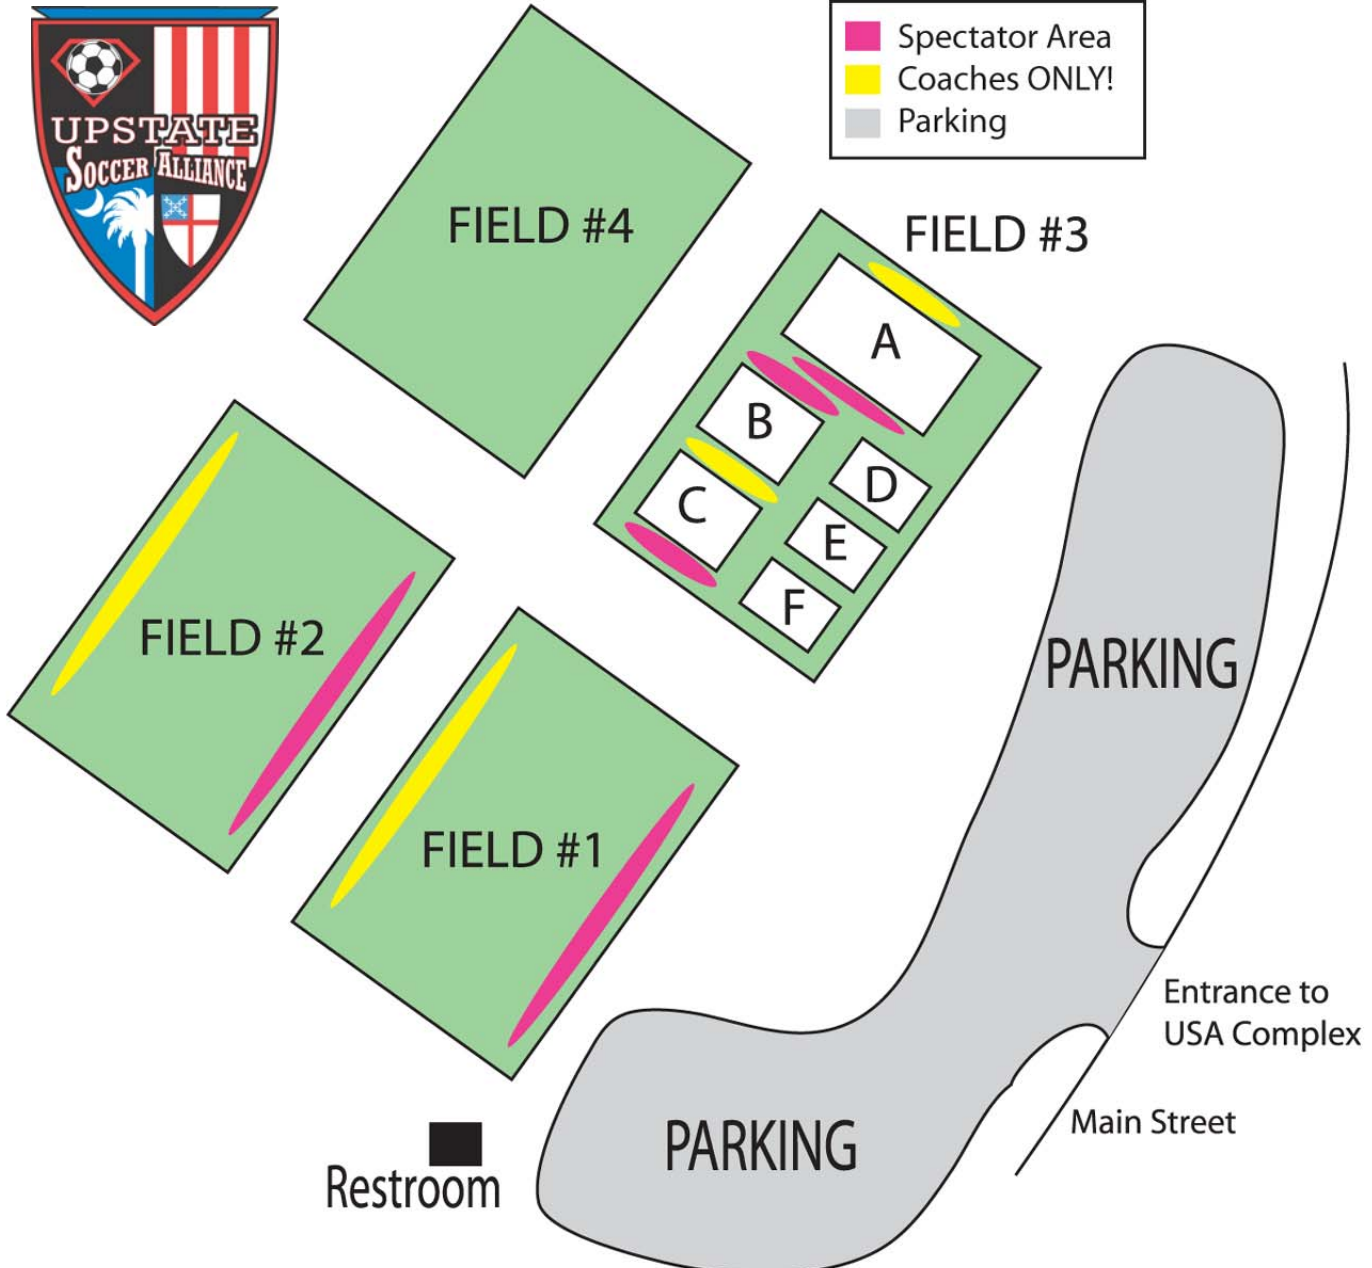

# USA Complex in Duncan

	Spectator Area
	Coaches ONLY!
	Parking

## Directions to USA Complex - Duncan

From I-85

Go north on Hwy 290 (Exit 63) towards Duncan (away from Cryovac, if you are coming from Greenville you will be taking a left at the top of the exit, and those coming from Spartanburg will take a right at the top of the ramp), take a right turn between the Hardees and the gas station. Go 0.5 miles and complex will be on your left.